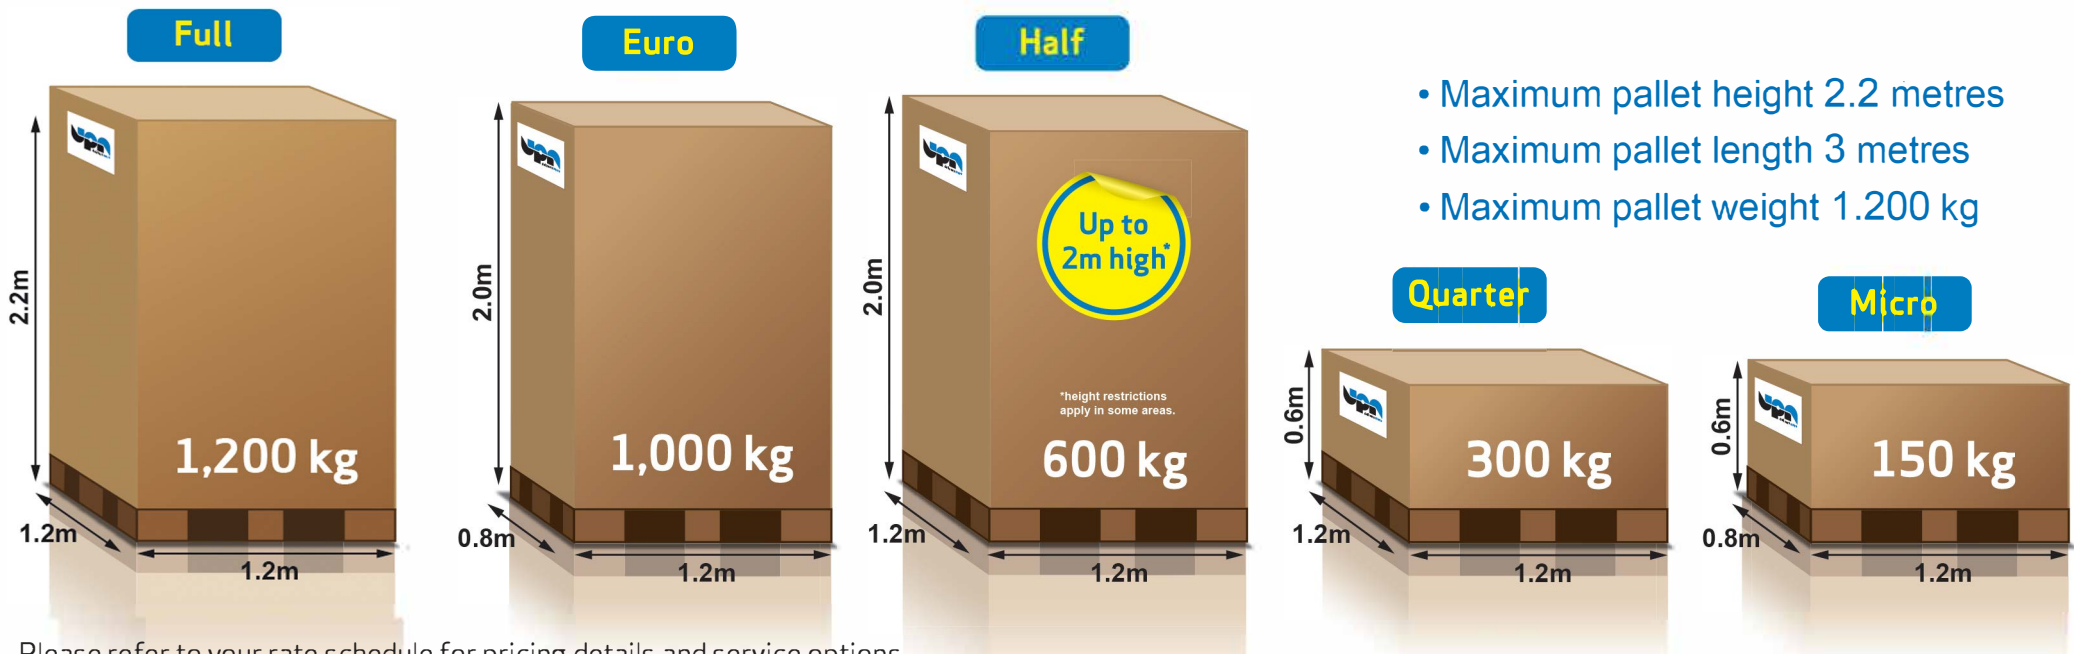

Pallet definitions

UPN offers the widest range of pallet definitions available in the UK market, to ensure that customers get the best value for money available. This document outlines the standard definitions for pallets shipped using the UPN system.

To find out more about first class travel without a first class price, call us on **01268 247 004**

- Maximum pallet height 2.2 metres
- Maximum pallet length 3 metres
- Maximum pallet weight 1.200 kg

Please refer to your rate schedule for pricing details and service options.